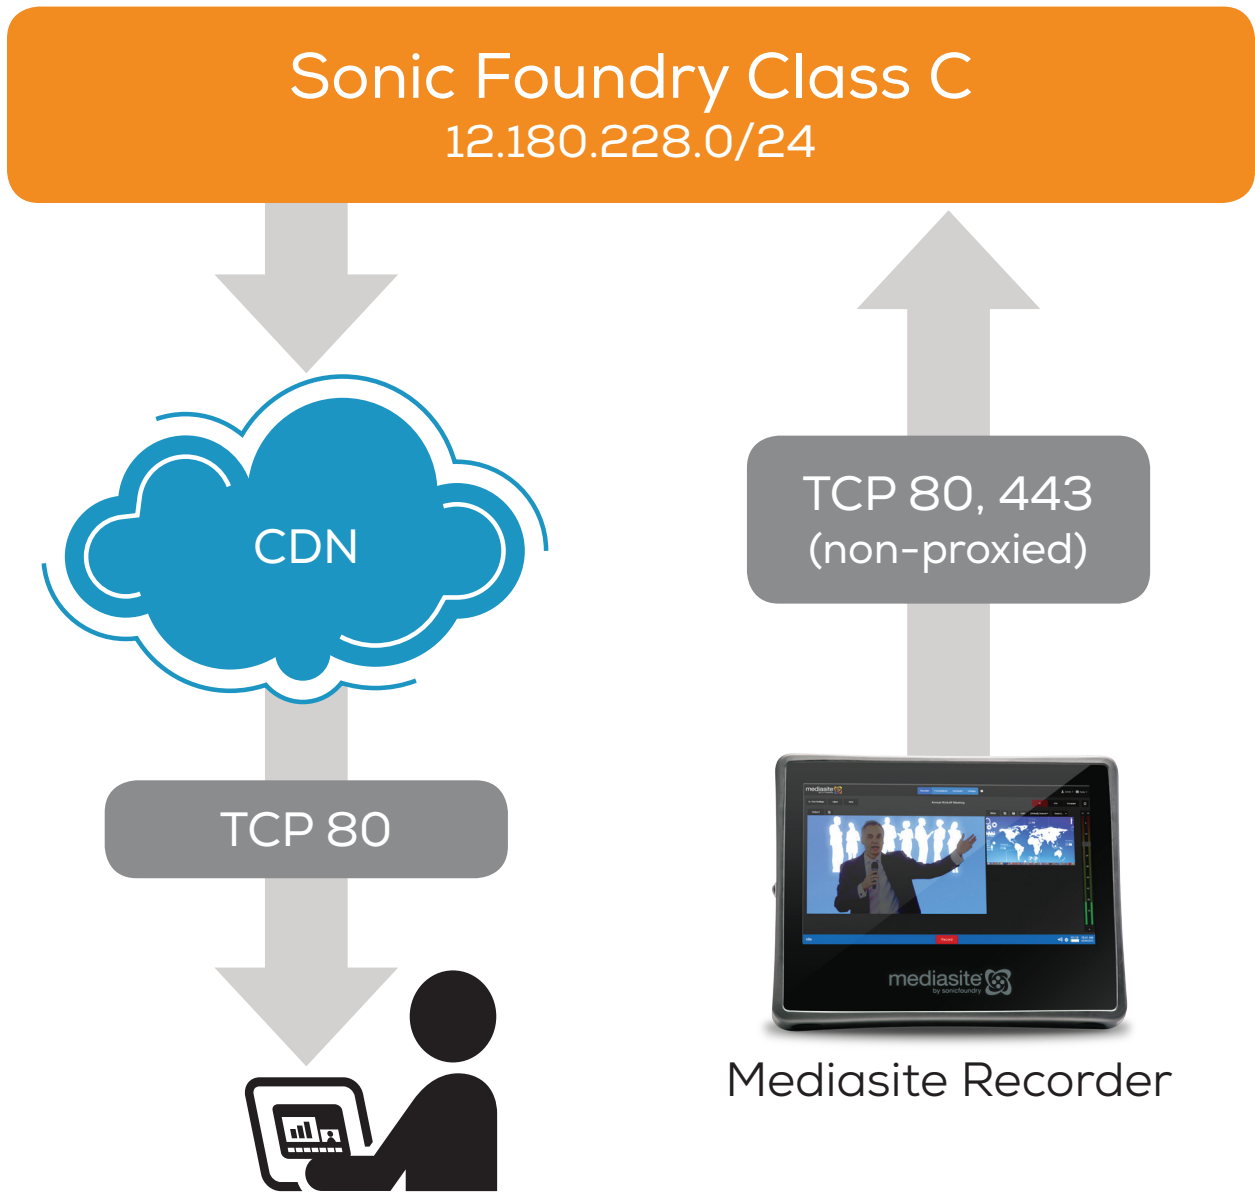

Network Requirements

FOR LIVE SMOOTH STREAMING WEBCASTS

PREFERRED NETWORK SETUP

- TCP port 80, 443 (non-proxied) allowed out from Recorder to internet.
- **For HD streaming:** Minimum 10 Mbps upload / 10 Mbps* download dedicated bandwidth for each Mediasite Recorder used.
- **For SD streaming:** Minimum 5 Mbps upload / 5 Mbps* download dedicated bandwidth for each Mediasite Recorder used.